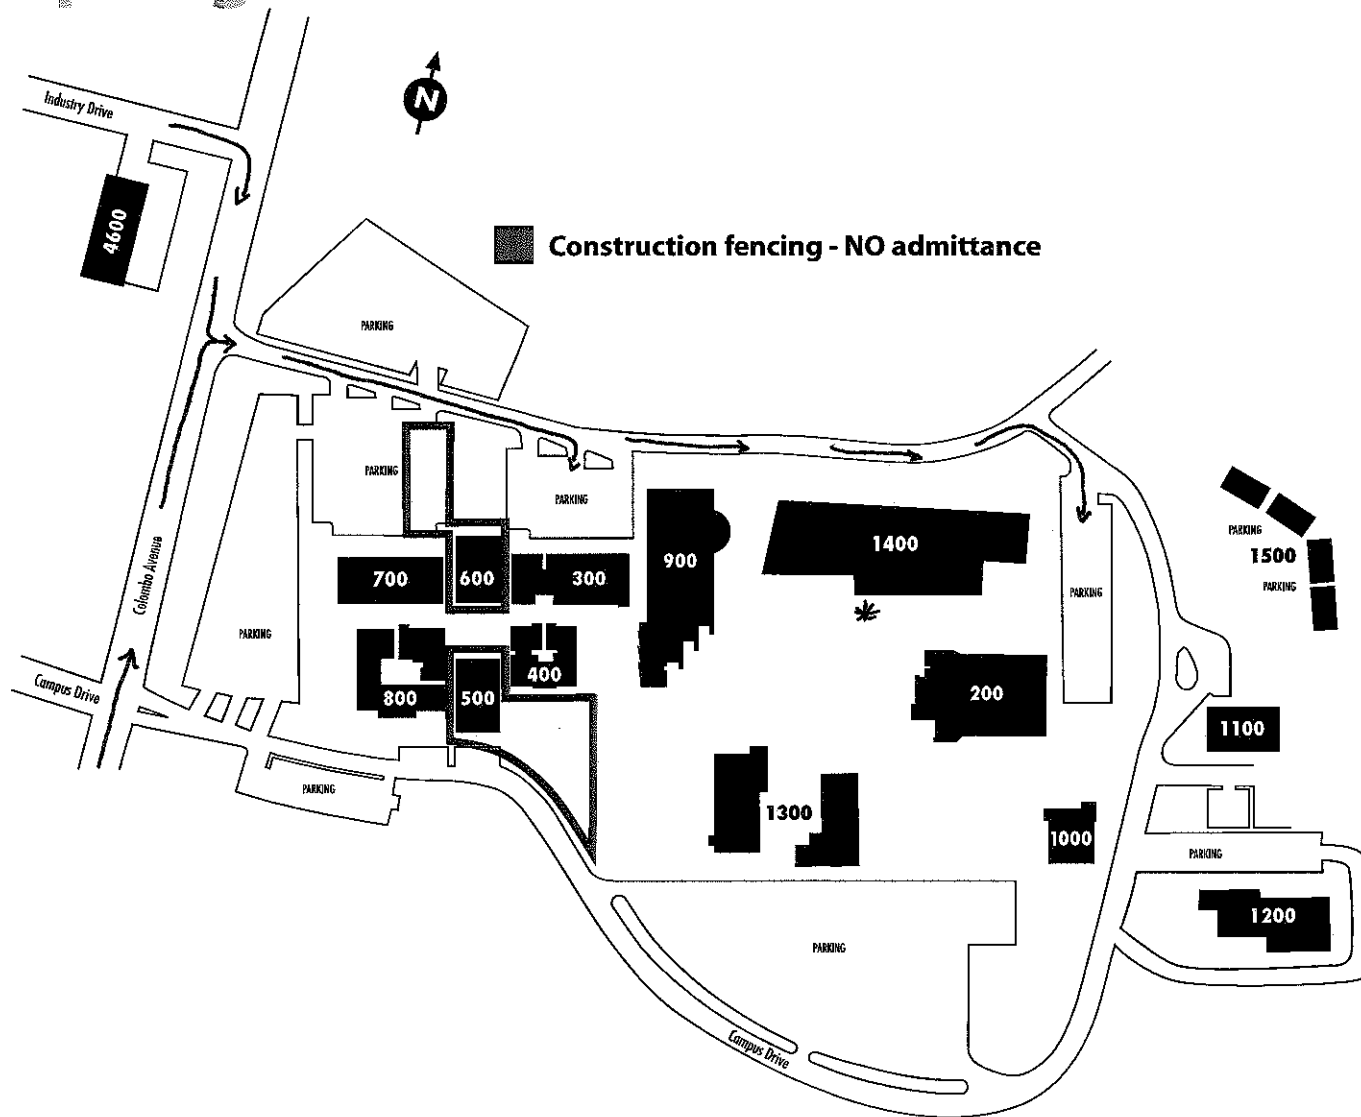

Cochise College Sierra Vista Campus

Spring 2010

200	Science Building	S-SCI	1000	Adult Education	S-ADE
300	Classrooms North	S-CLN	1100	Maintenance	S-MNT
400	Classrooms South	S-CLS	1200	Career Technical Education	S-CTE
500	Fitness Center	S-FIT	1300	Learning Commons Complex	S-LCC
600	Administration <i>(Administration offices temporarily relocated to building 1000)</i>	S-ADM	1400 *	Student Union Building	S-SUB
700	Nursing	S-NUR	1500	Annex Complex	S-ANX
800	Art	S-ART	4600	Technology Center	O-DIV
900	Andrea Cracchiolo Library	S-LIB			