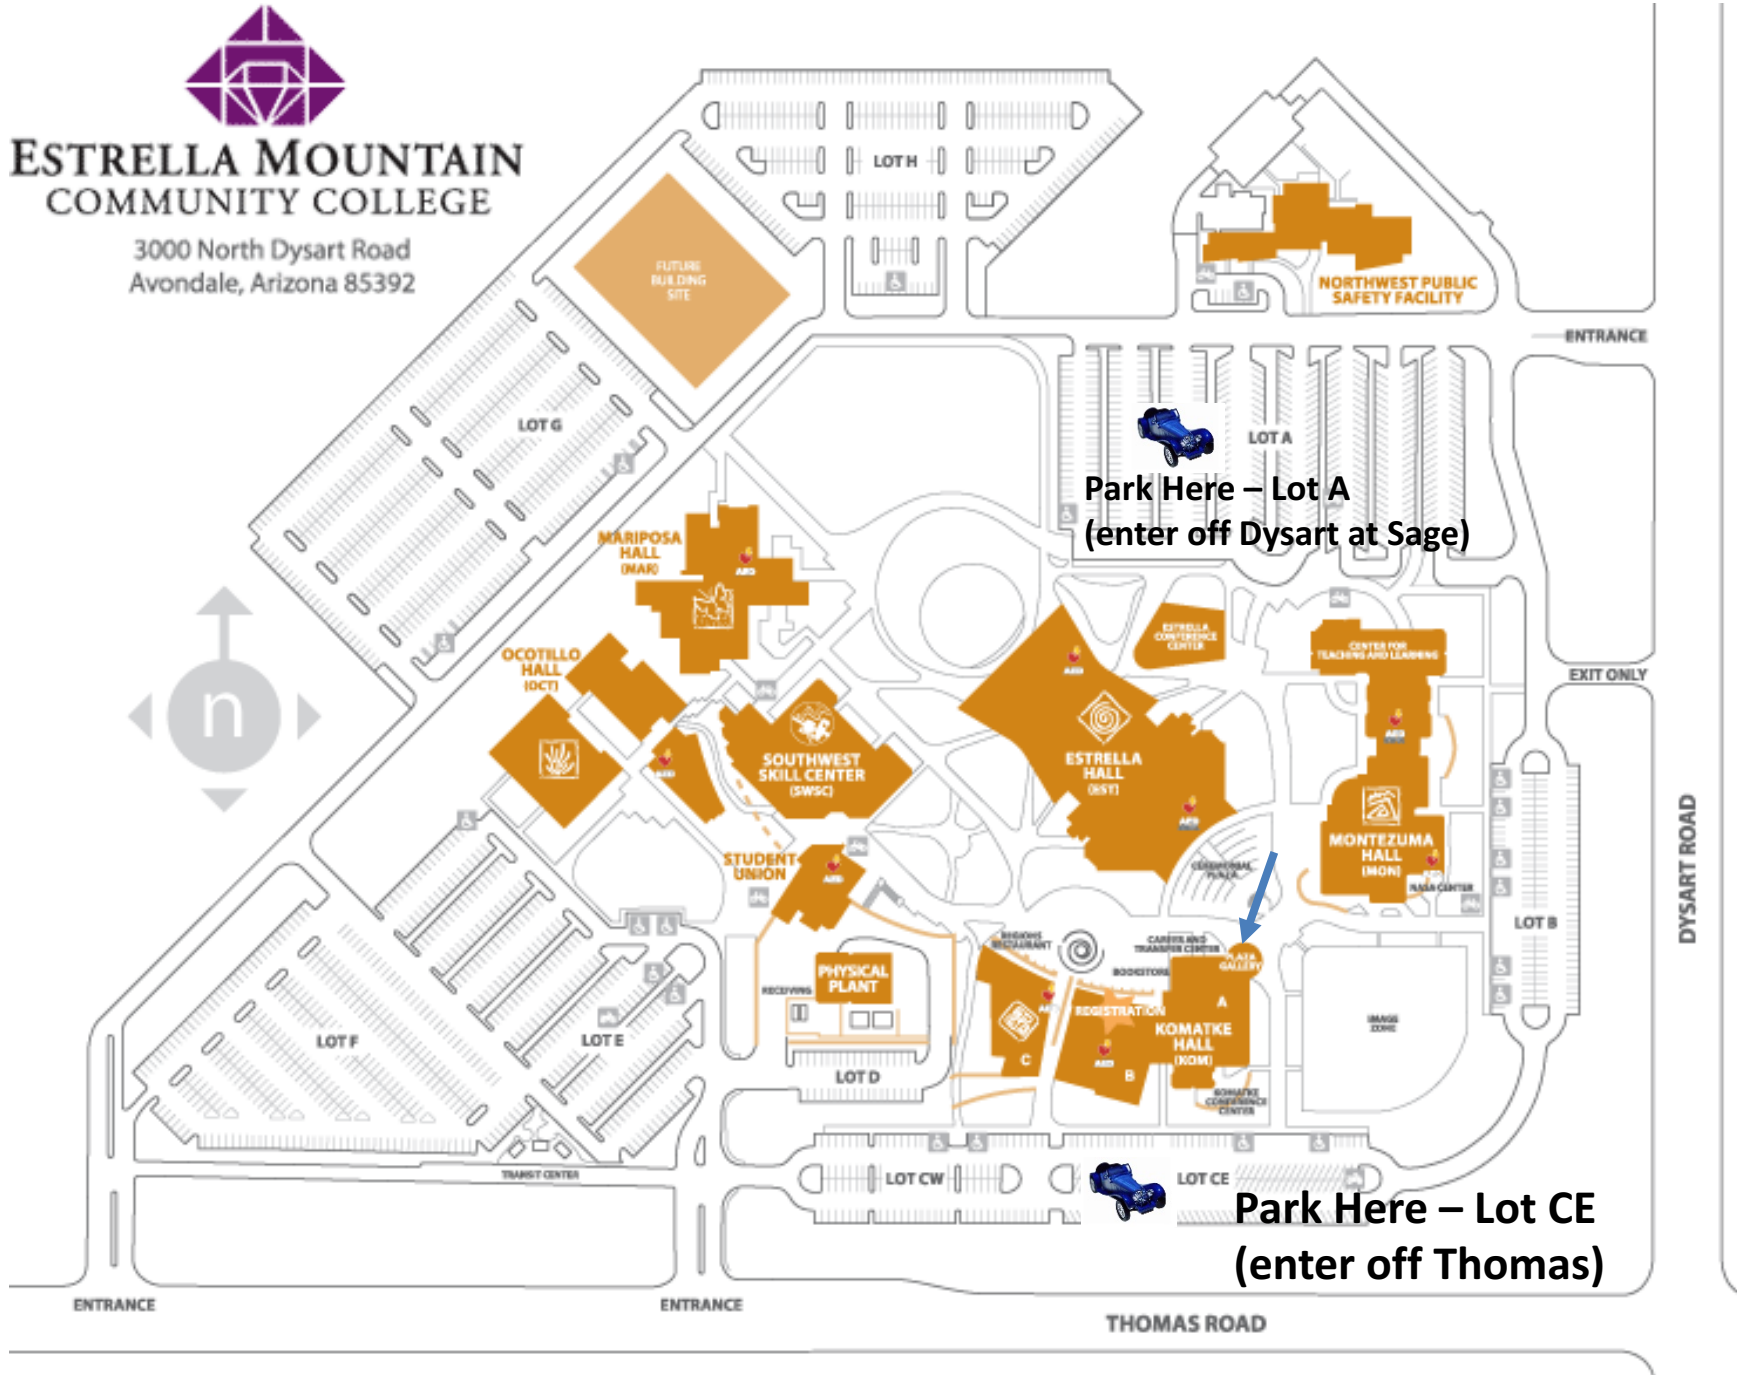

ESTRELLA MOUNTAIN COMMUNITY COLLEGE

3000 North Dysart Road
Avondale, Arizona 85392

Park Here – Lot A
(enter off Dysart at Sage)

Park Here – Lot CE
(enter off Thomas)